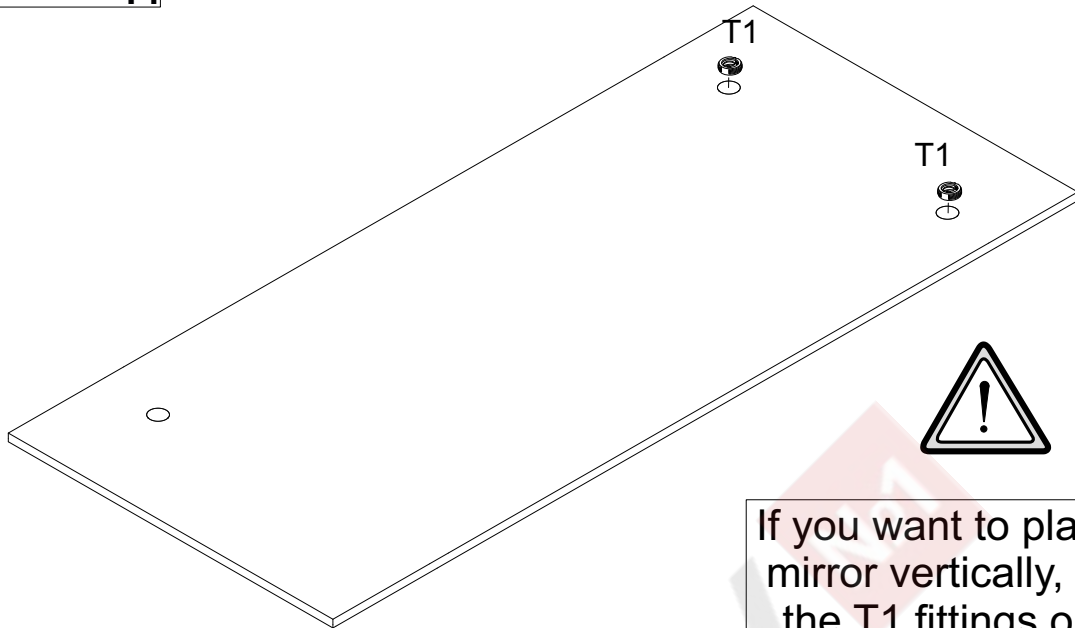

1

If you want to place the mirror vertically, install the T1 fittings on the shorter side.

2