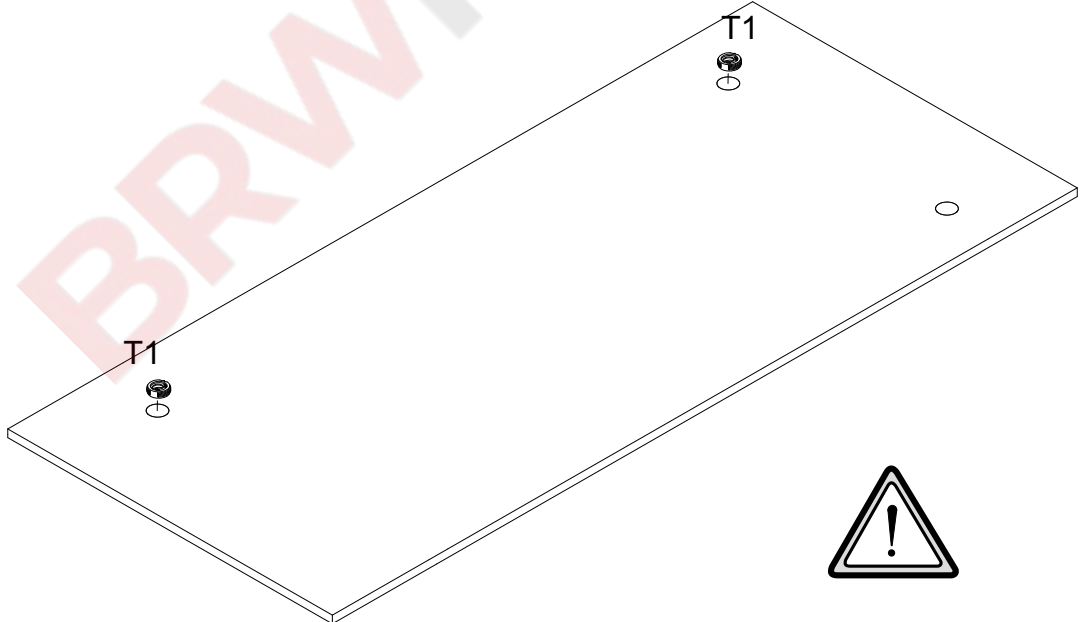

If you want to place the mirror horizontally, install the T1 fittings on the long side.