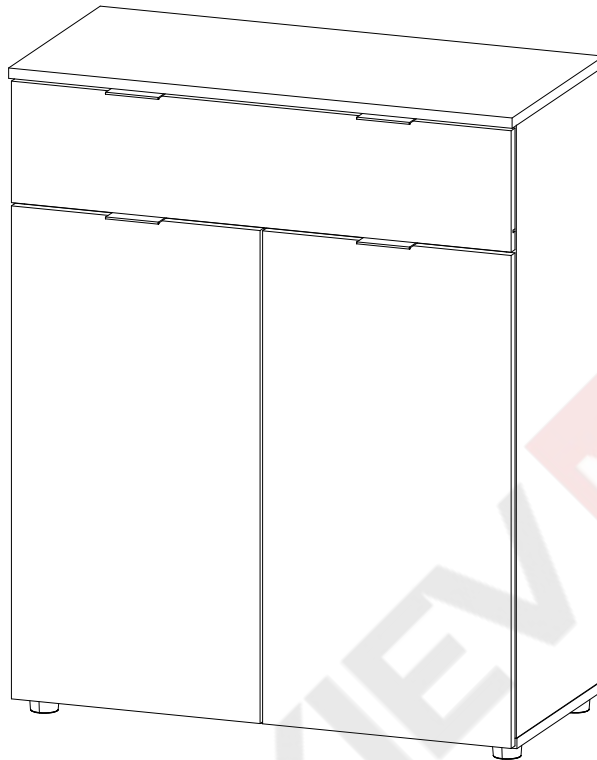

ENG

Ron Drawer Chest

UA

Комод Рон

1000x800x380 mm

ENG

**RULES FOR USE AND CARE OF FURNITURE**

1. Use furniture only in dry rooms protected from the effects of weather conditions.
2. Install with suitable tools according to these assembly instructions.
3. Try to assemble as close to the location as possible.
4. The body is assembling in a horizontal position.
5. Before moving furniture, make sure that it is not loaded with items.