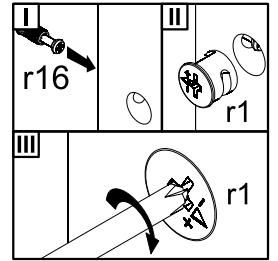

ENG

Ron Drawer Chest

UA

Комод Рон

810x800x380 mm

ENG

RULES FOR USE AND CARE OF FURNITURE

1. Use furniture only in dry rooms protected from the effects of weather conditions.
2. Install with suitable tools according to these assembly instructions.
3. Try to assemble as close to the location as possible.
4. The body is assembling in a horizontal position.
5. Before moving furniture, make sure that it is not loaded with items.

№	size / розмір		pack / уп.	qty / к-ть
1	802	380	1/1	1
2	802	360	1/1	1
3	756	360	1/1	1
4	756	360	1/1	1
5	767	350	1/1	1
6	763	396	1/1	1
7	763	396	1/1	1
8	784	397	1/1	2

1

- 4x  20/9 **r16**
- 4x  #16 **r1**
ø15x12 mm
- 8x  ø8x30 mm **f1**

2

- 4x  ø7x50 mm **e32**
- 1x  **z1**

5