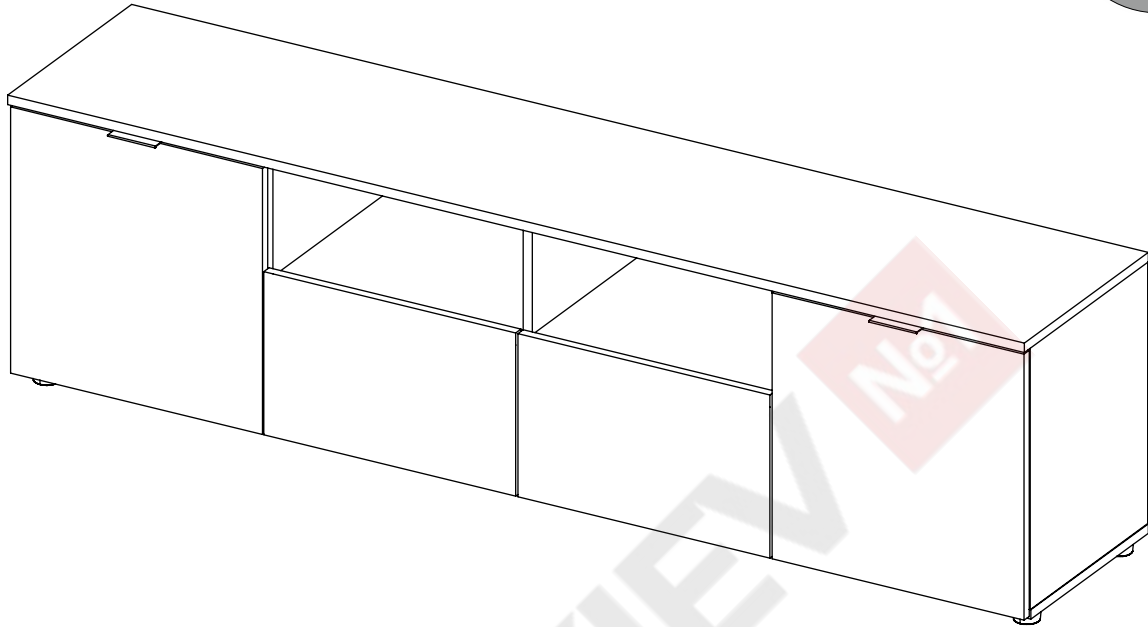

ENG

Run Drawer Chest

UA

Комод Ран

500x1800x380 mm

ENG

**RULES FOR USE AND CARE OF FURNITURE**

1. Use furniture only in dry rooms protected from the effects of weather conditions.
2. Install with suitable tools according to these assembly instructions.
3. Try to assemble as close to the location as possible.
4. The body is assembling in a horizontal position.
5. Before moving furniture, make sure that it is not loaded with items.