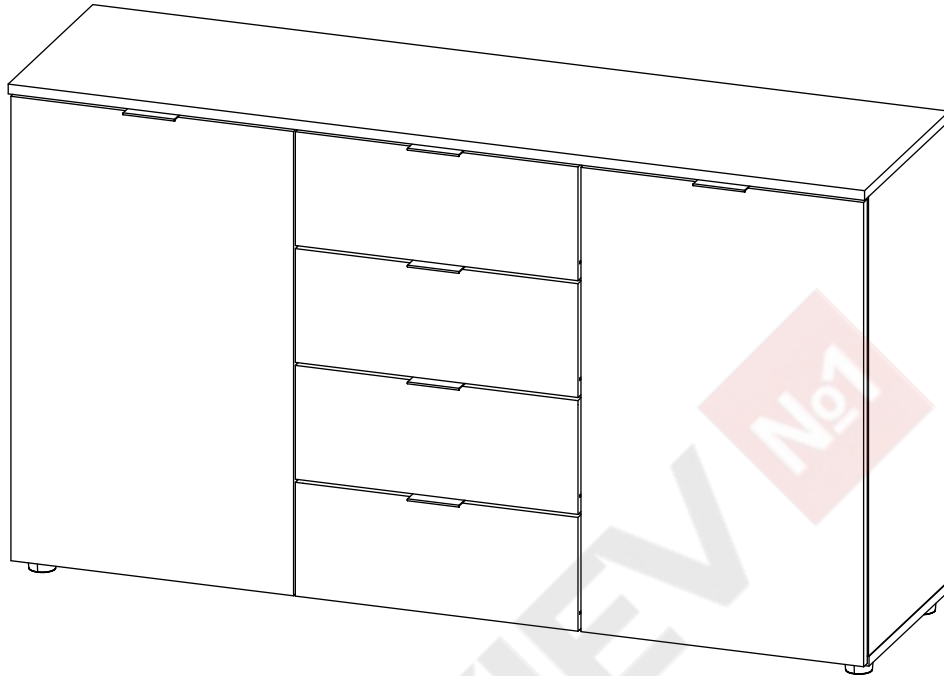

ENG

Run Drawer Chest

UA

Комод Ран

810x1400x380 mm

ENG

**RULES FOR USE AND CARE OF FURNITURE**

1. Use furniture only in dry rooms protected from the effects of weather conditions.
2. Install with suitable tools according to these assembly instructions.
3. Try to assemble as close to the location as possible.
4. The body is assembling in a horizontal position.
5. Before moving furniture, make sure that it is not loaded with items.