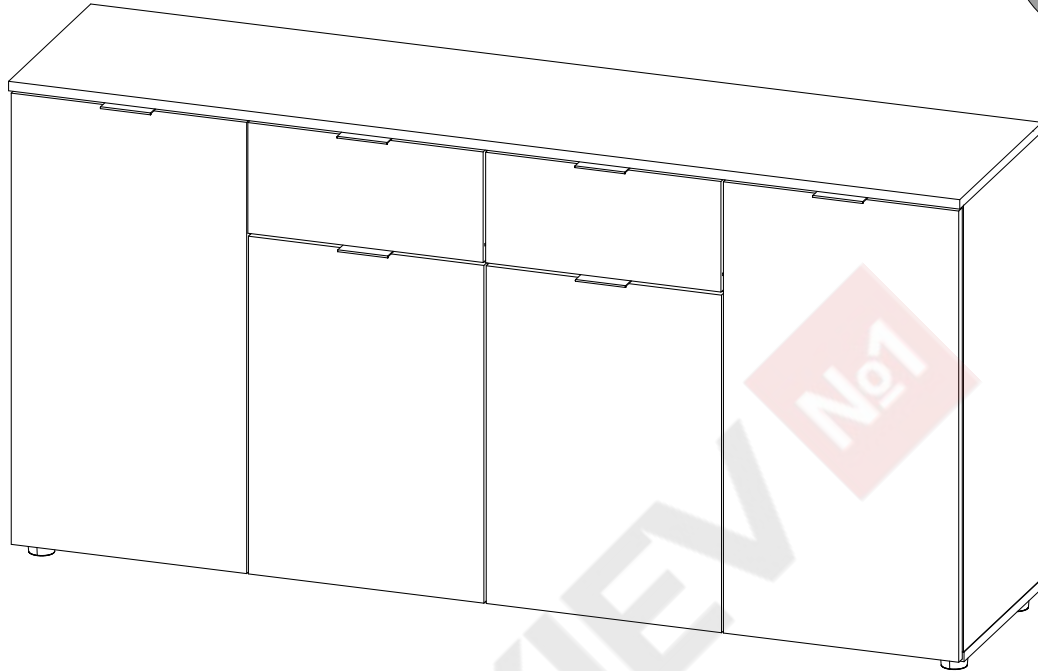

ENG

Run Drawer Chest

UA

Комод Ран

810x1600x380 mm

ENG

UA

RULES FOR USE AND CARE OF FURNITURE