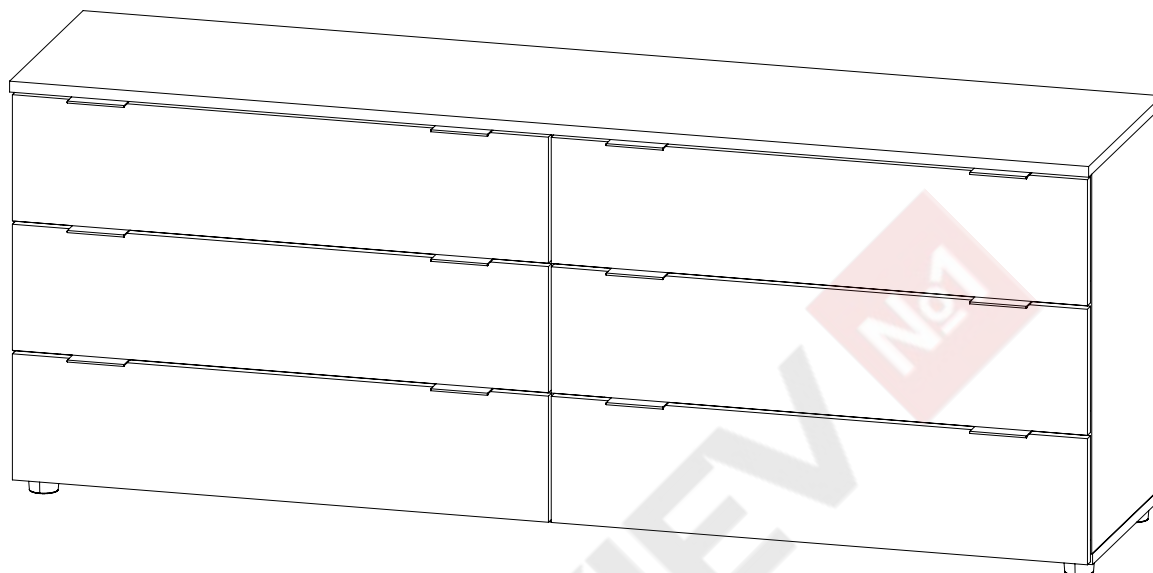

ENG

Ran 9 Drawer Chest

UA

Комод Ран 9

620x1600x380 mm

ENG

RULES FOR USE AND CARE OF FURNITURE

1. Use furniture only in dry rooms protected from the effects of weather conditions.
2. Install with suitable tools according to these assembly instructions.
3. Try to assemble as close to the location as possible.
4. The body is assembling in a horizontal position.
5. Before moving furniture, make sure that it is not loaded with items.