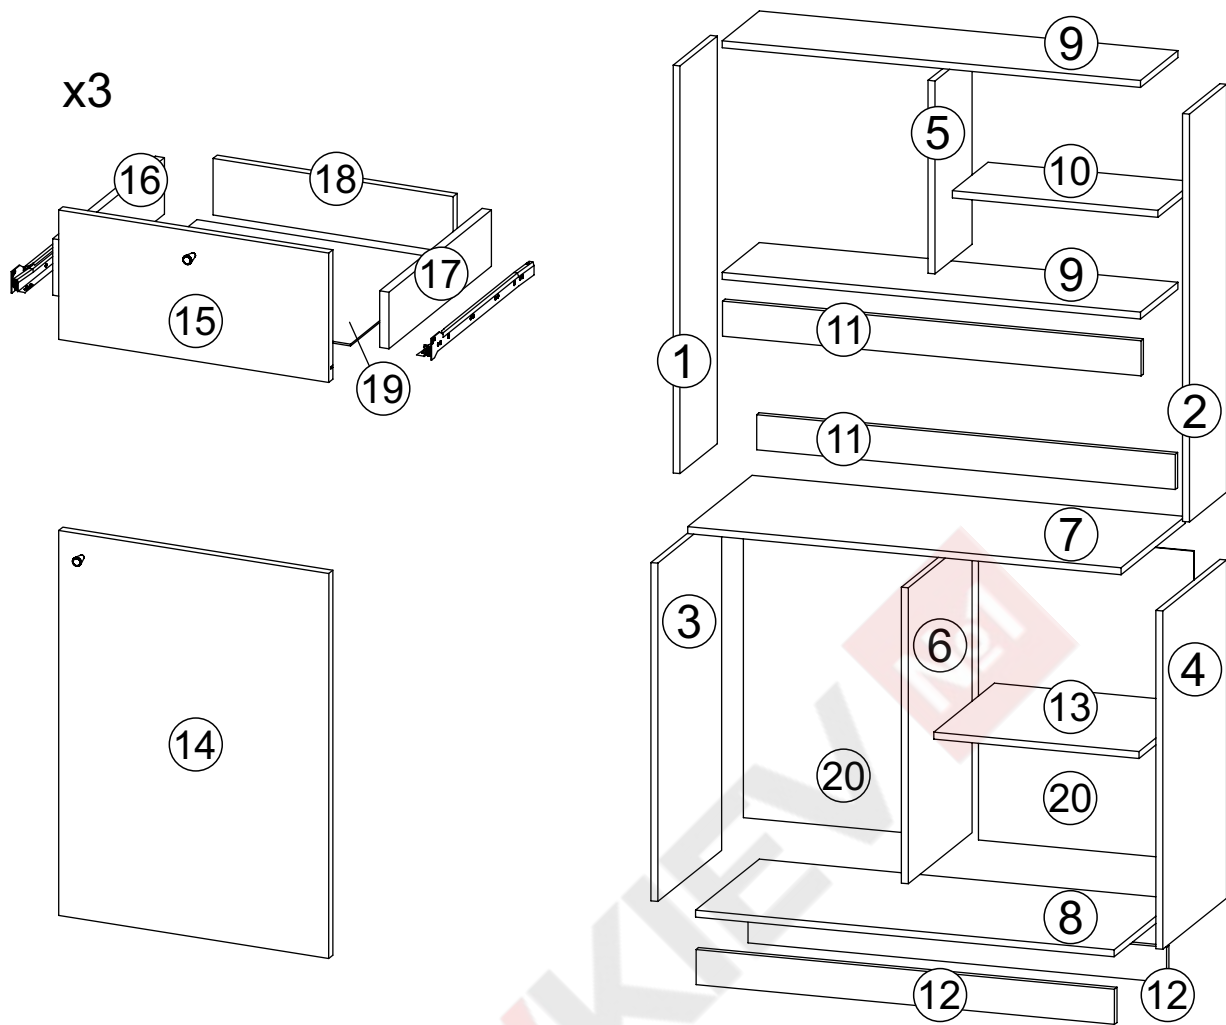

№	size / розмір		pack /	qty / к-ть
1	926	250	1/1	1
2	926	250	1/1	1
3	768	428	1/1	1
4	768	428	1/1	1
5	438	248	1/1	1
6	672	428	1/1	1
7	1000	430	1/1	1
8	966	427	1/1	1
9	966	249	1/1	2
10	475	240	1/1	1

№	size / розмір		pack /	qty / к-ть
11	966	80	1/1	2
12	966	80	1/1	2
13	474	408	1/1	1
14	469	666	1/1	1
15	469	220	1/1	3
16	400	96	1/1	3
17	400	96	1/1	3
18	417	96	1/1	3
19	405	447	1/1	3
20	702	497	1/1	2