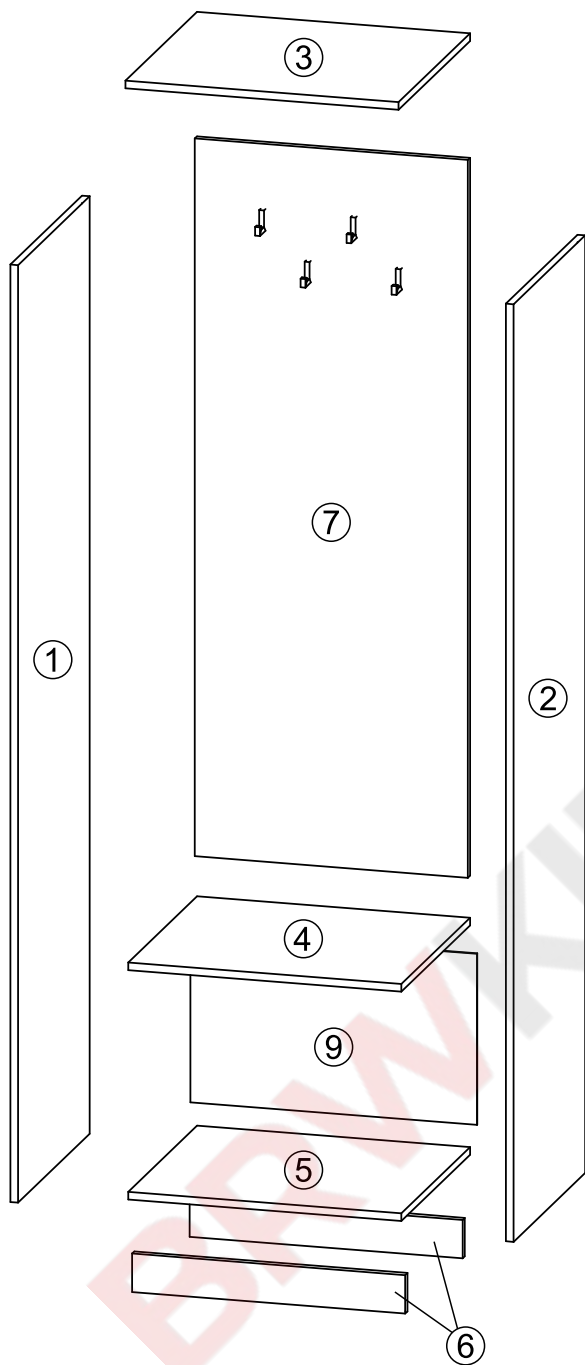

№	size / розмір		pack / уп.	qty / к-ть
1	1950	520	1/1	1
2	1950	520	1/1	1
3	568	519	1/1	1
4	568	500	1/1	1
5	568	500	1/1	1
6	568	80	1/1	2
7	1492	568	1/1	1
8	356	562	1/1	1
9	357	596	1/1	1