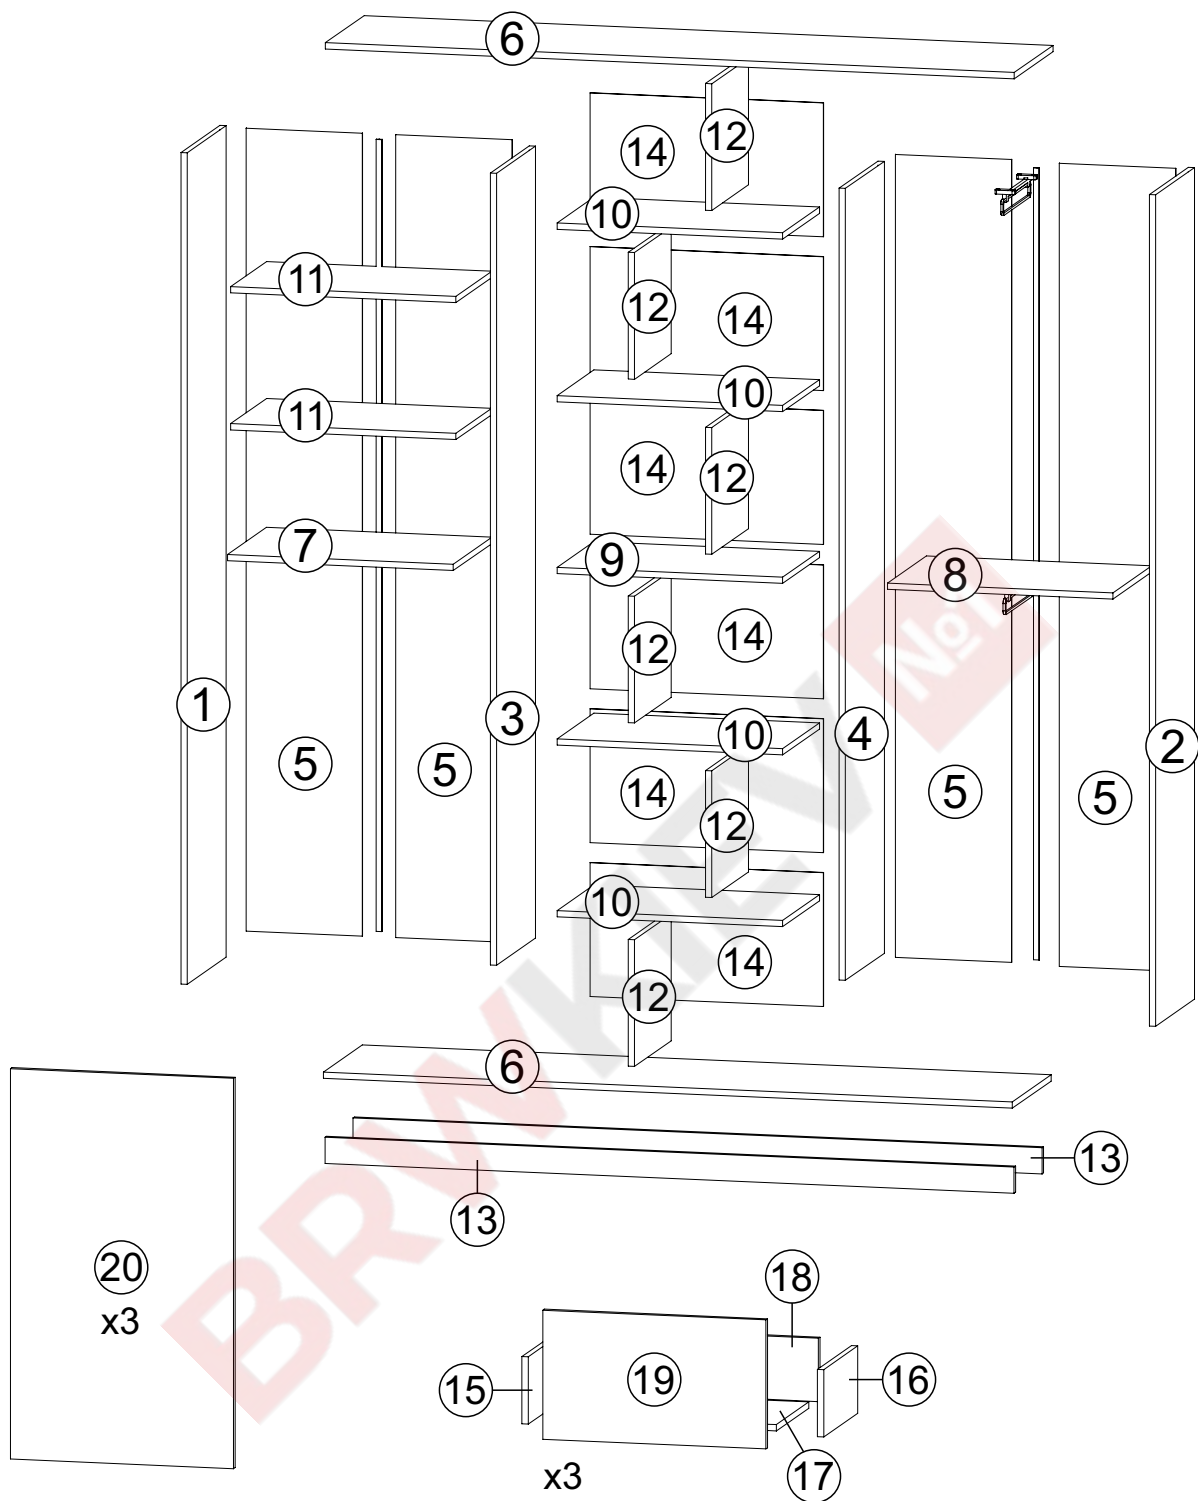

№	size / розмір	pack / уп.	qty / к-ть
1	2100 400	1/3	1
2	2100 400	1/3	1
3	2000 400	1/3	1
4	2000 400	1/3	1
5	2028 298	1/3	4
6	1766 400	2/3	2
7	578 400	2/3	1
8	578 400	2/3	1
9	578 380	2/3	1
10	578 380	2/3	4

№	size / розмір	pack / уп.	qty / к-ть
11	577 370	2/3	2
12	320 378	2/3	6
13	1766 66	2/3	2
14	598 338	2/3	6
15	350 170	3/3	3
16	350 170	3/3	3
17	529 334	3/3	3
18	529 160	3/3	3
19	572 326	3/3	3
20	986 572	3/3	3