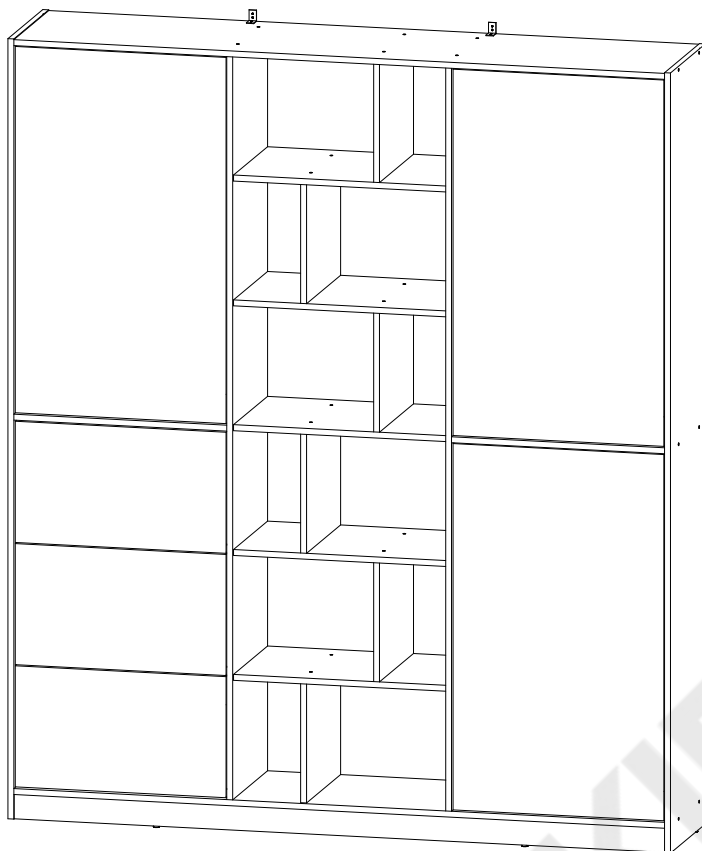

ENG

Morgan folding wardrobe

UA

Розпашна шафа Морган

2100x1800x380 mm

**To avoid falling**

we recommend fixing the product to the wall using **corners** or **double-sided tape**

ENG