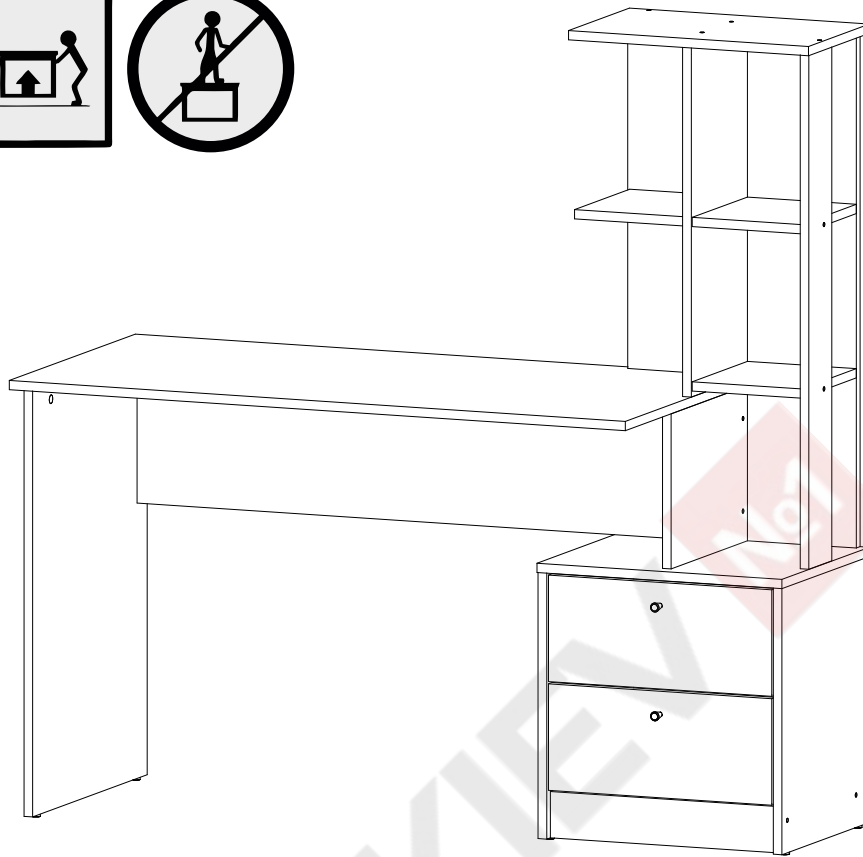

ENG Table T7
UA Стіл T7

1380x1360x550 mm

ENG

UA

RULES FOR USE AND CARE OF FURNITURE

1. Use furniture only in dry rooms protected from the effects of weather conditions.
2. Install with suitable tools according to these assembly instructions.
3. Try to assemble as close to the location as possible.
4. The body is assembling in a horizontal position.
5. Before moving furniture, make sure that it is not loaded with items.