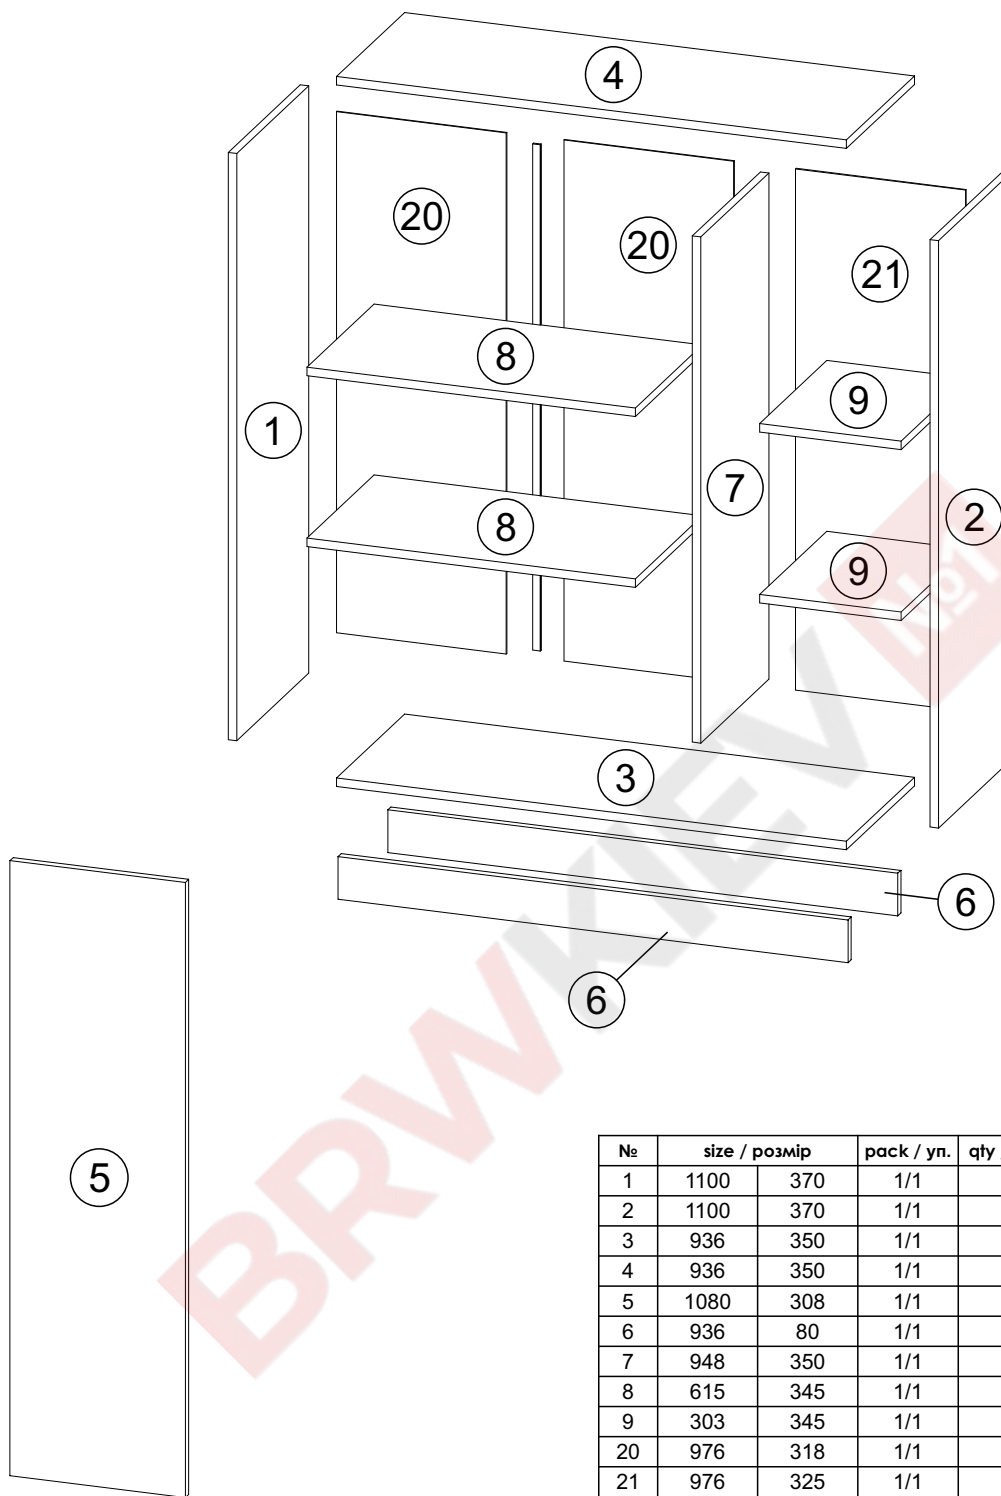

№	size / розмір		pack / ун.	qty / к-ть
1	1100	370	1/1	1
2	1100	370	1/1	1
3	936	350	1/1	1
4	936	350	1/1	1
5	1080	308	1/1	3
6	936	80	1/1	2
7	948	350	1/1	1
8	615	345	1/1	2
9	303	345	1/1	2
20	976	318	1/1	2
21	976	325	1/1	1