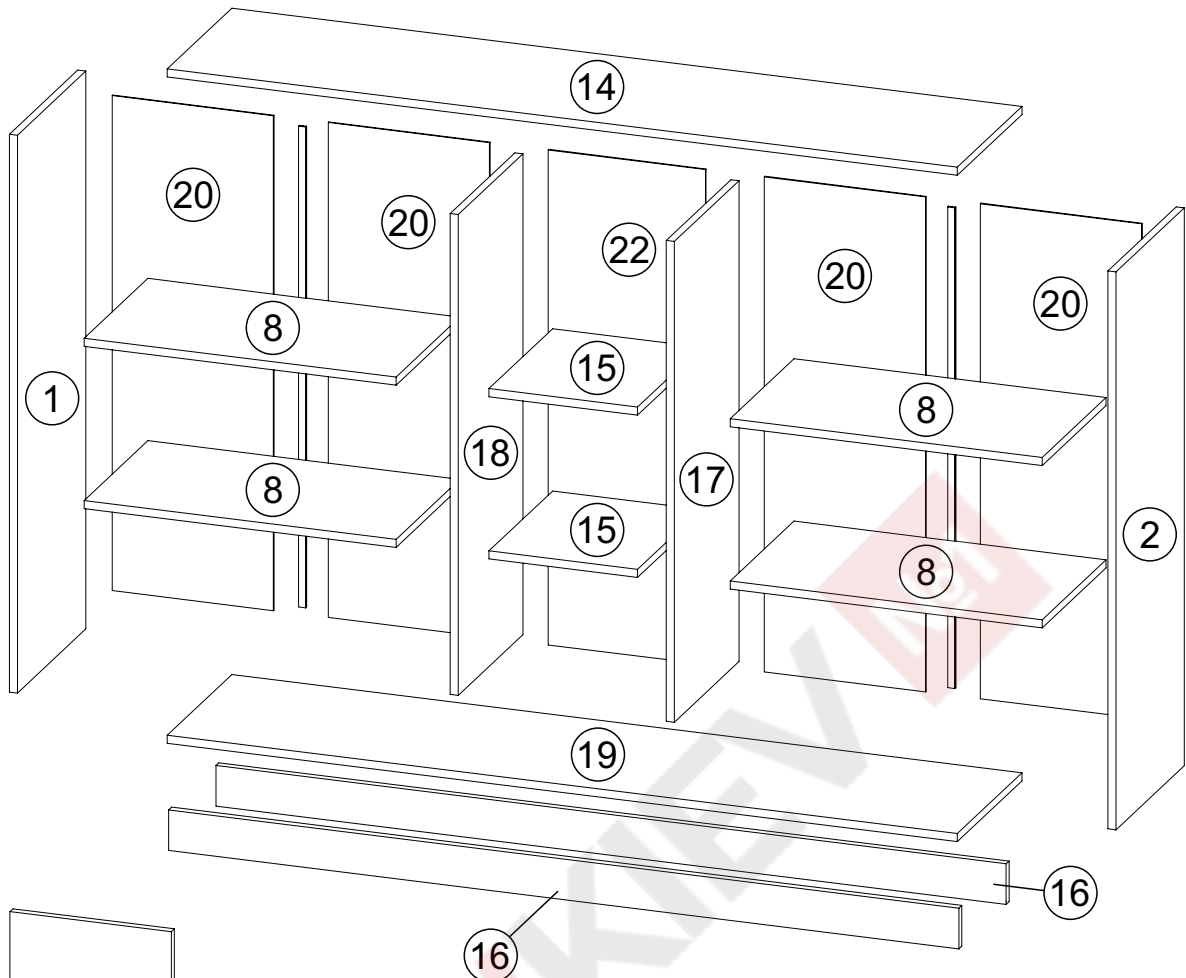

№	size / розмір		pack / ун.	qty / к-ть
1	1100	370	1/2	1
2	1100	370	1/2	1
5	1080	308	2/2	5
8	615	345	1/2	4
14	1558	350	1/2	1
15	293	345	1/2	2
16	1558	80	1/2	2
17	948	350	1/2	1
18	948	350	1/2	1
19	1558	350	1/2	1
20	976	318	2/2	4
22	976	310	2/2	1