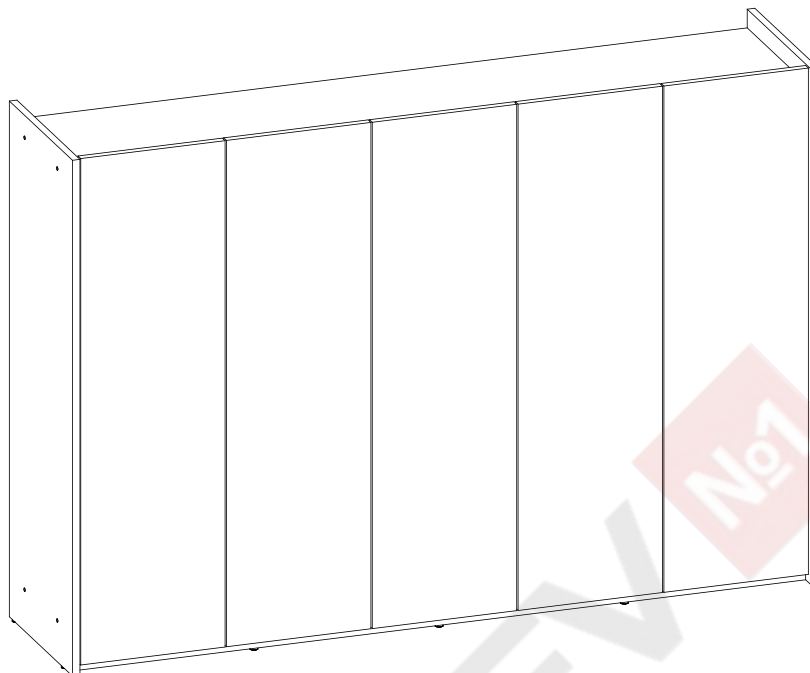

ENG

Kassel Shoe Cabinet with 5 Doors

UA

Тумба для взуття Кассель, 5 дверей

1100x1590x370 mm

ENG

RULES FOR USE AND CARE OF FURNITURE

1. Use furniture only in dry rooms protected from the effects of weather conditions.
2. Install with suitable tools according to these assembly instructions.
3. Try to assemble as close to the location as possible.
4. The body is assembling in a horizontal position.
5. Before moving furniture, make sure that it is not loaded with items.