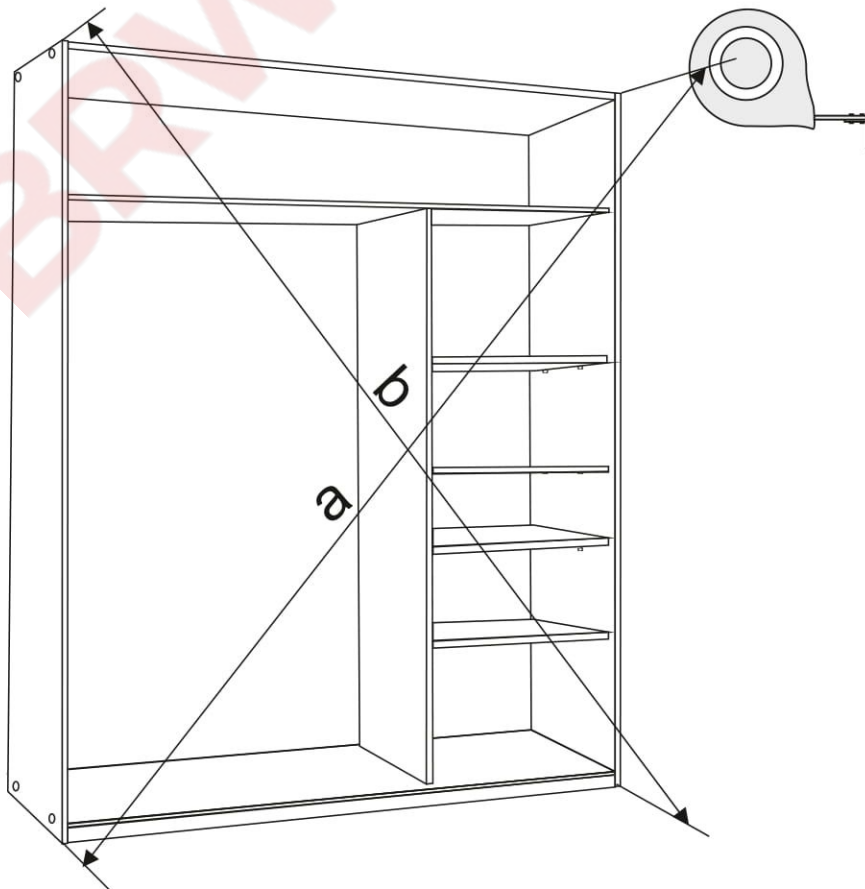

ENG

Sliding wardrobe City Lite

UA

Розсувна шафа (City Lite)

2250x1500x450 mm

To avoid falling

we recommend fixing the product to the wall using **corners** or **double-sided tape**. Purchase separately.

ENG

3x 	16x  φ5x17 mm d1	50x  φ3,5x16 mm p38	16x  φ5x50 mm e32	16x  φ8x30 mm f1	1x  z1
2x  n906	6x  k1	 l1	14x  φ16 s2	9x  c1	2x 

1

2

3

4

5

6

7