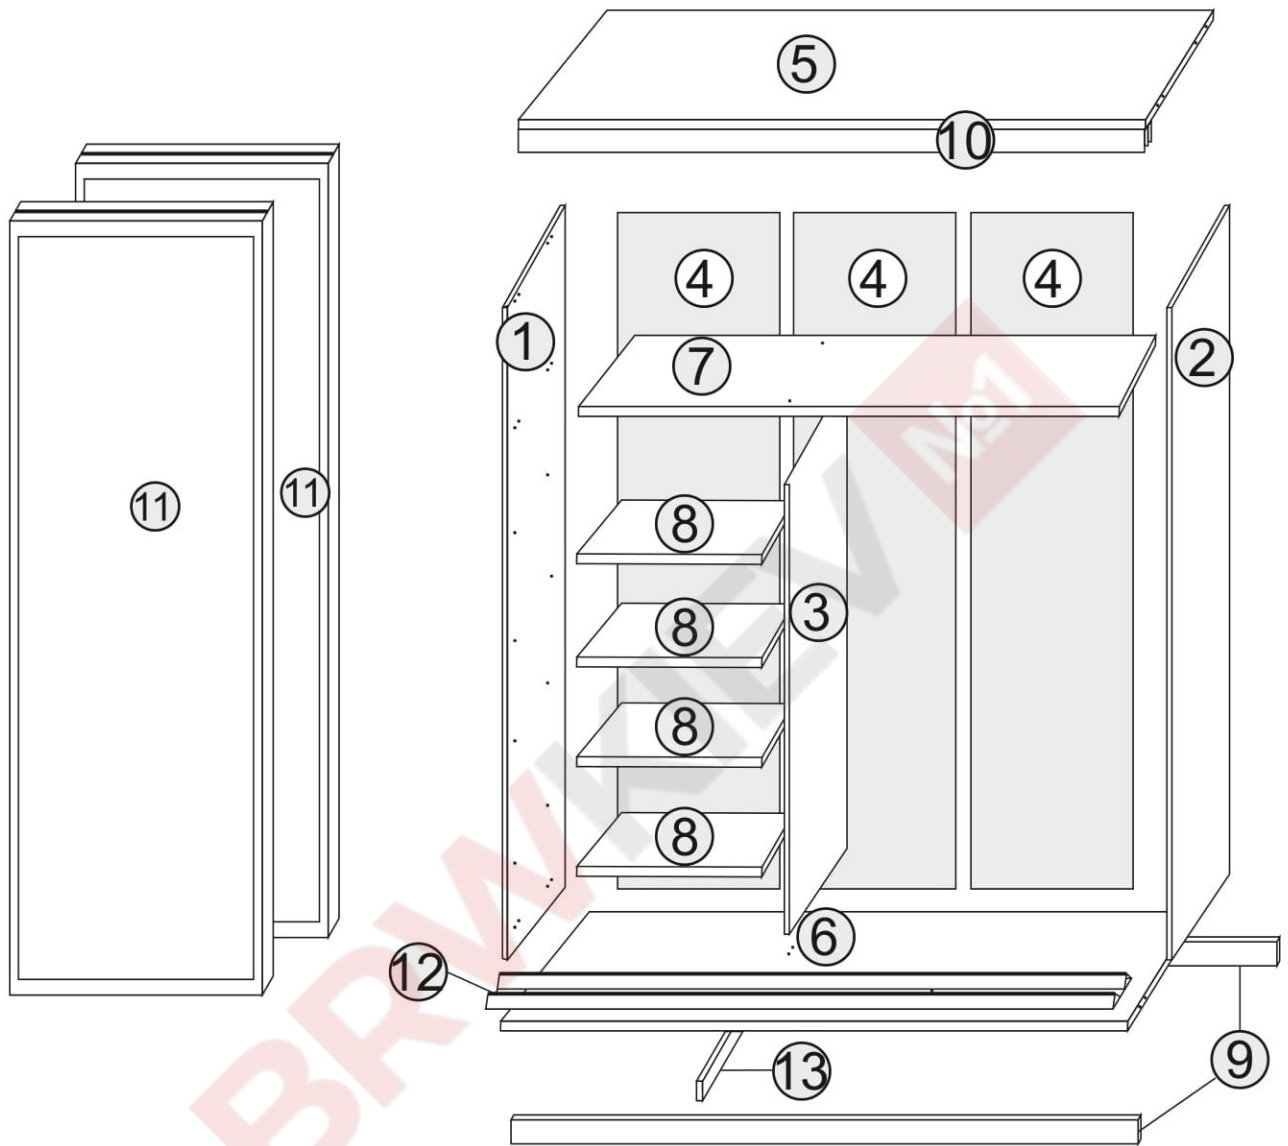

3x 	16x φ5x17 mm d1	50x φ3,5x16 mm p38	16x φ5x50 mm e32	16x φ8x30 mm f1	1x z1
2x n906	6x k1	 l1	14x φ16 s2	9x c1	2x