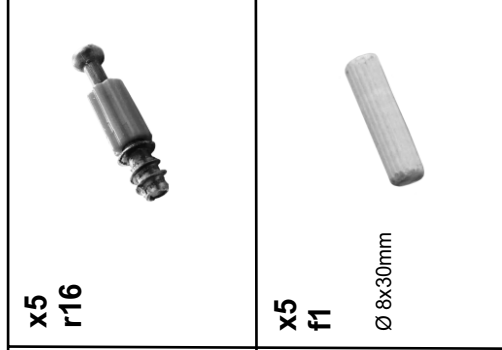

Accessories:

KMV.KIEV.UA