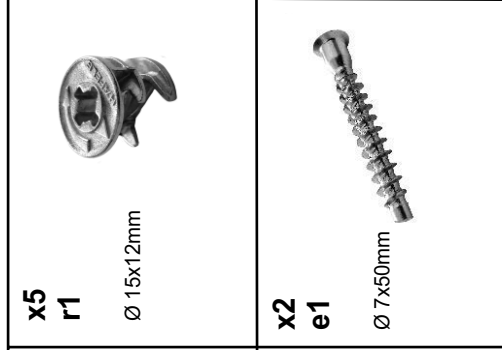

Accessories:

KMV.KIEV.UA