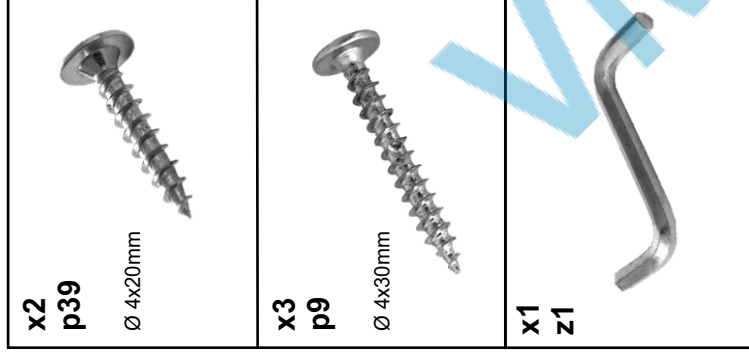

Accessories:

KMV.KIEV.UA